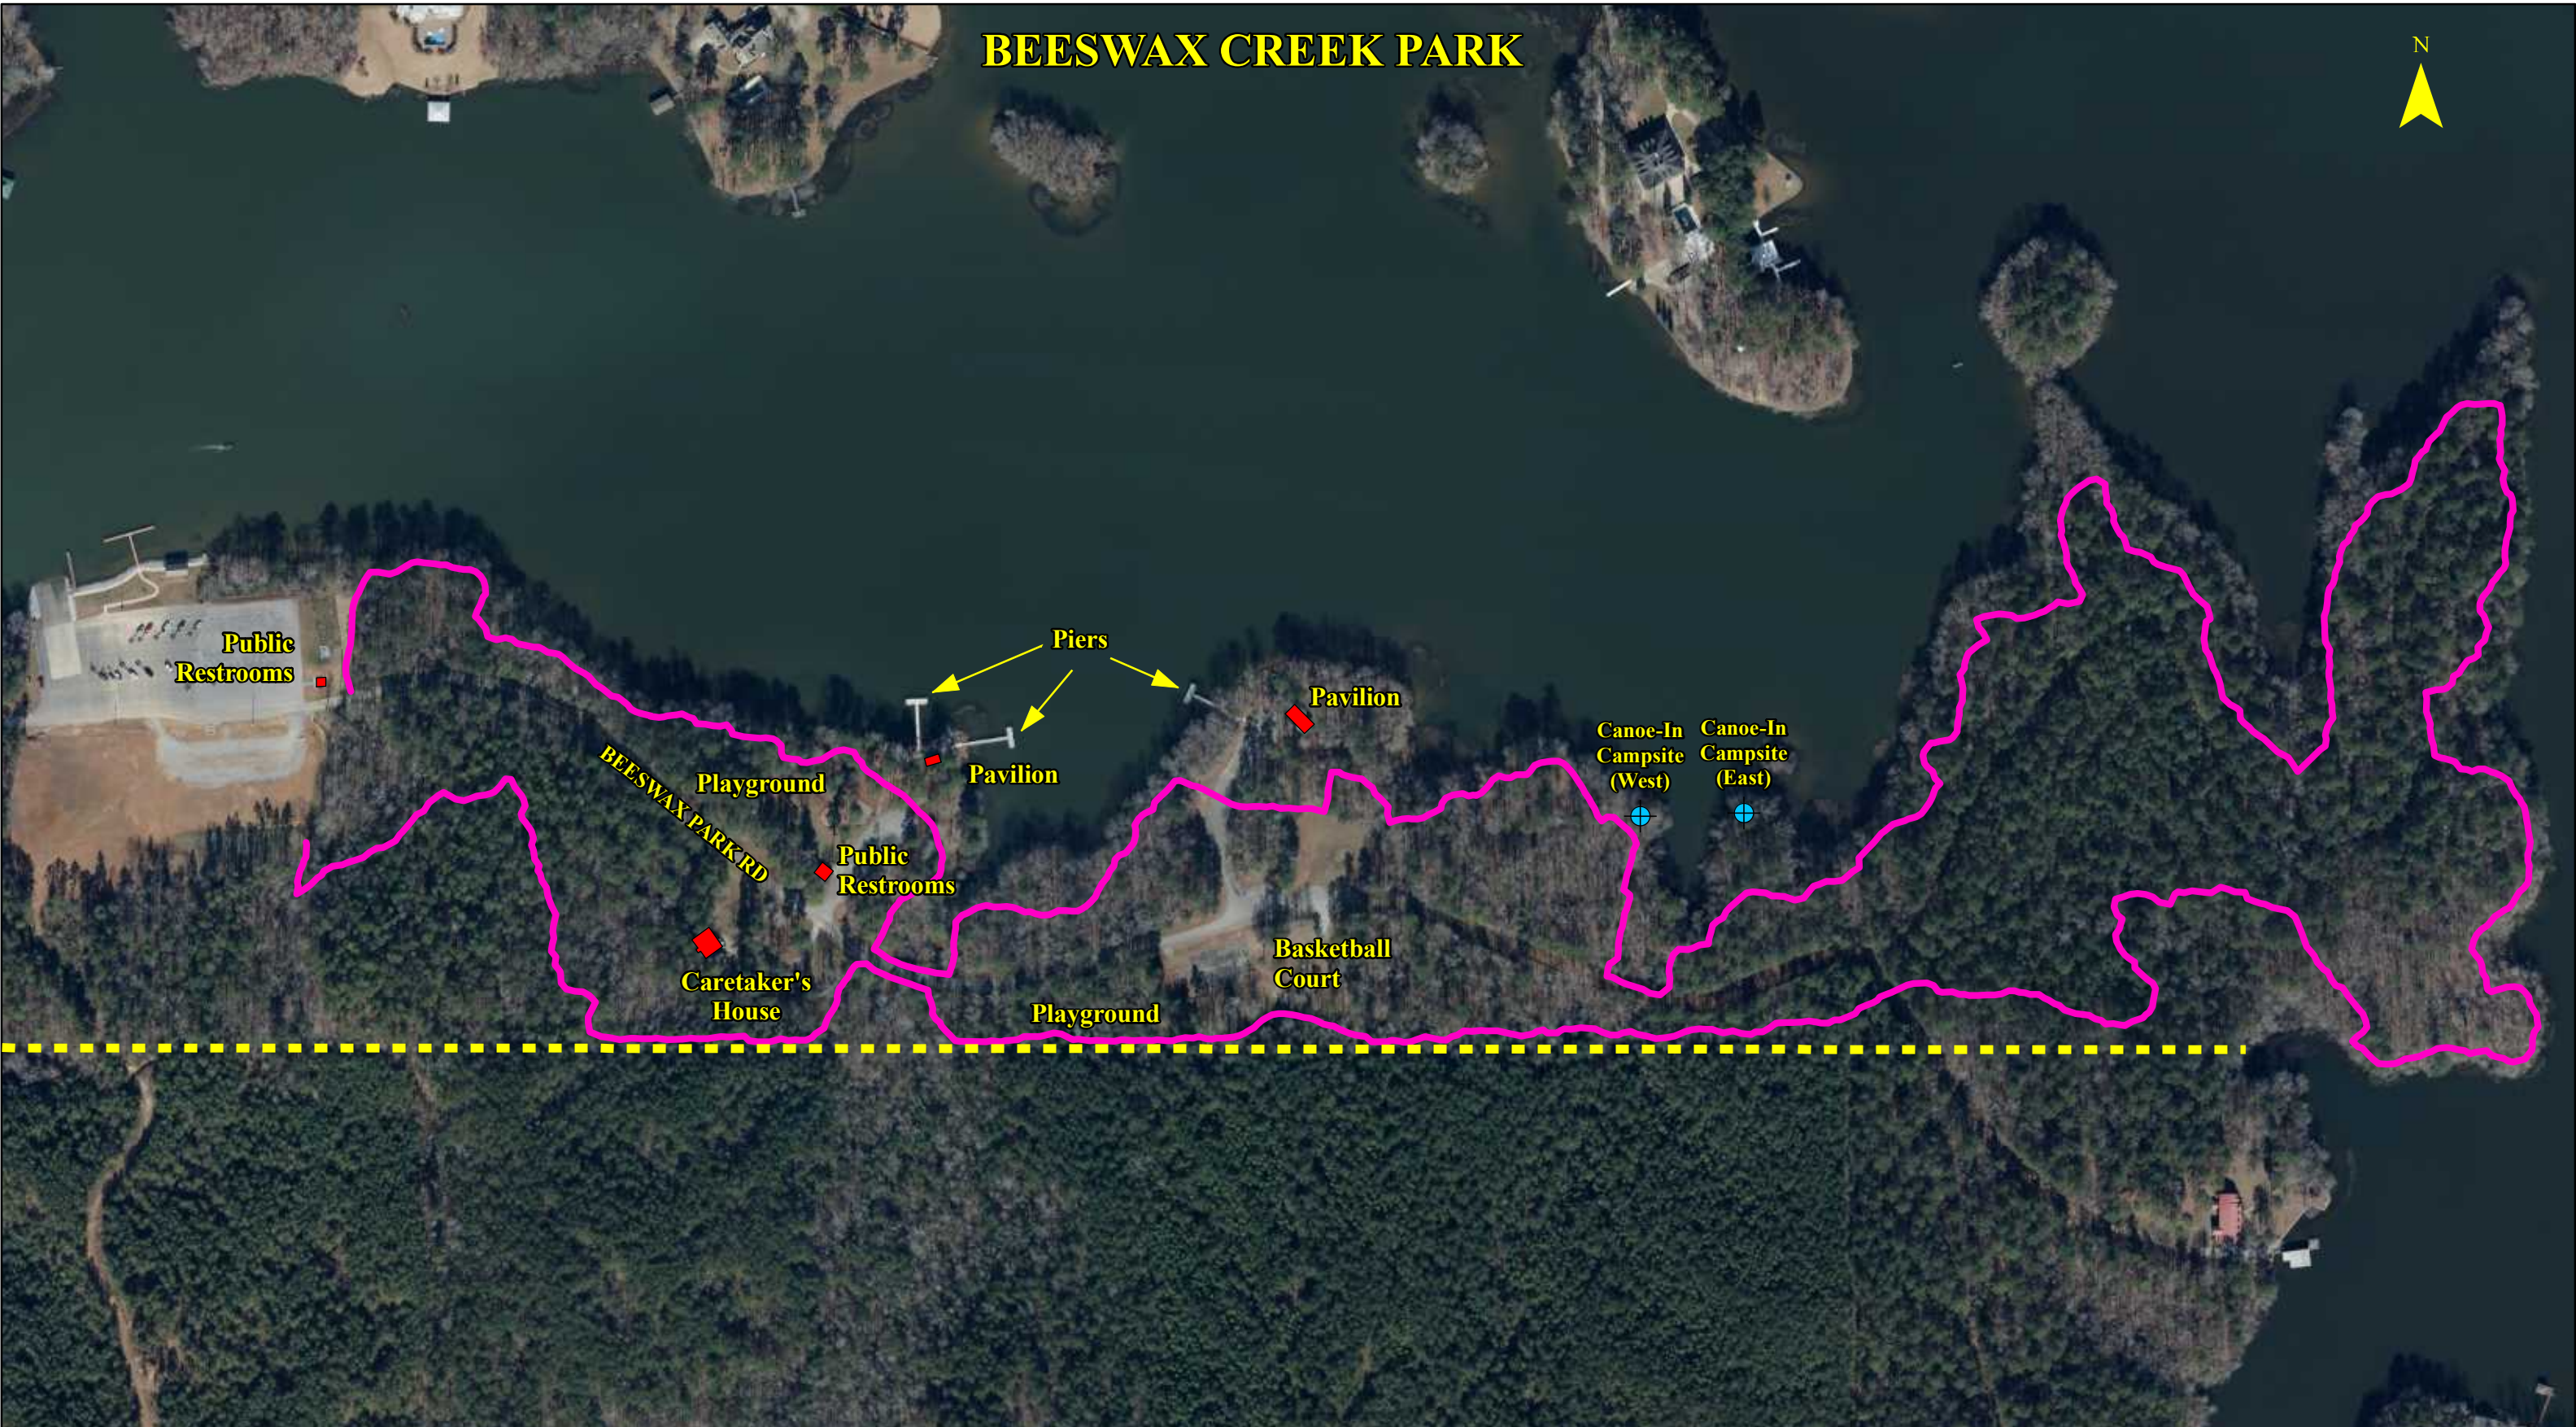

BEESWAX CREEK PARK

Legend

-  Canoe-In Campsite
-  Trail (2.84 Miles)

| Canoe-In Campsite Coordinates | |
|-------------------------------|----------------|
| West | East |
| 33 10' 33.678" | 33 10' 33.716" |
| 86 30' 40.711" | 86 30' 38.375" |